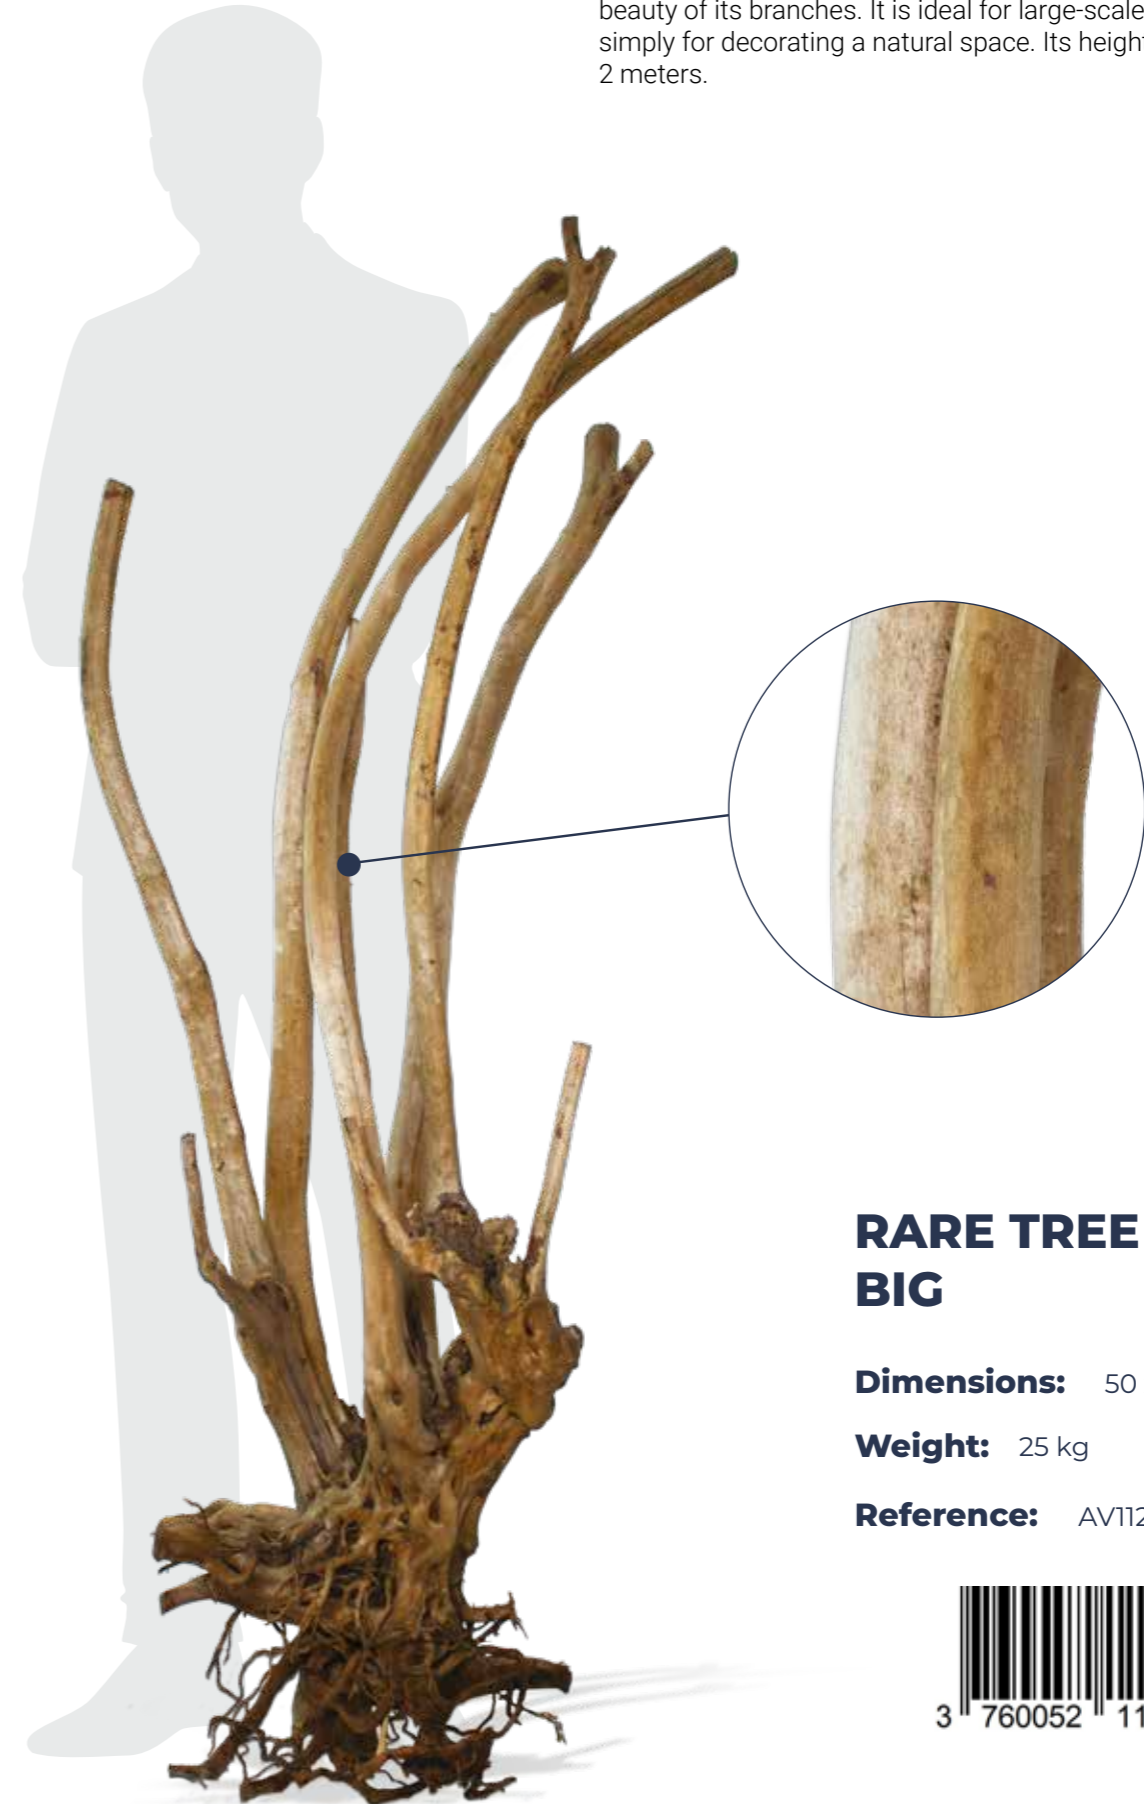

### RARE RED VINE ROOT XL 40-80CM

**Dimensions:** 30 x 70 x 15 cm

**Weight:** 2 kg

**Reference:** AVDE060

### RARE RED VINE ROOT PLUS 30-60CM

**Dimensions:** 33 x 55 x 33 cm

**Weight:** 1.7 kg

**Reference:** AVDE041

# RARE TREE VINE BIG

This impressive rare vine root is majestic in both size and the beauty of its branches. It is ideal for large-scale projects or simply for decorating a natural space. Its height ranges from 1.5 to 2 meters.

### RARE TREE VINE BIG

**Dimensions:** 50 x 50 x 180 cm

**Weight:** 25 kg

**Reference:** AV112003