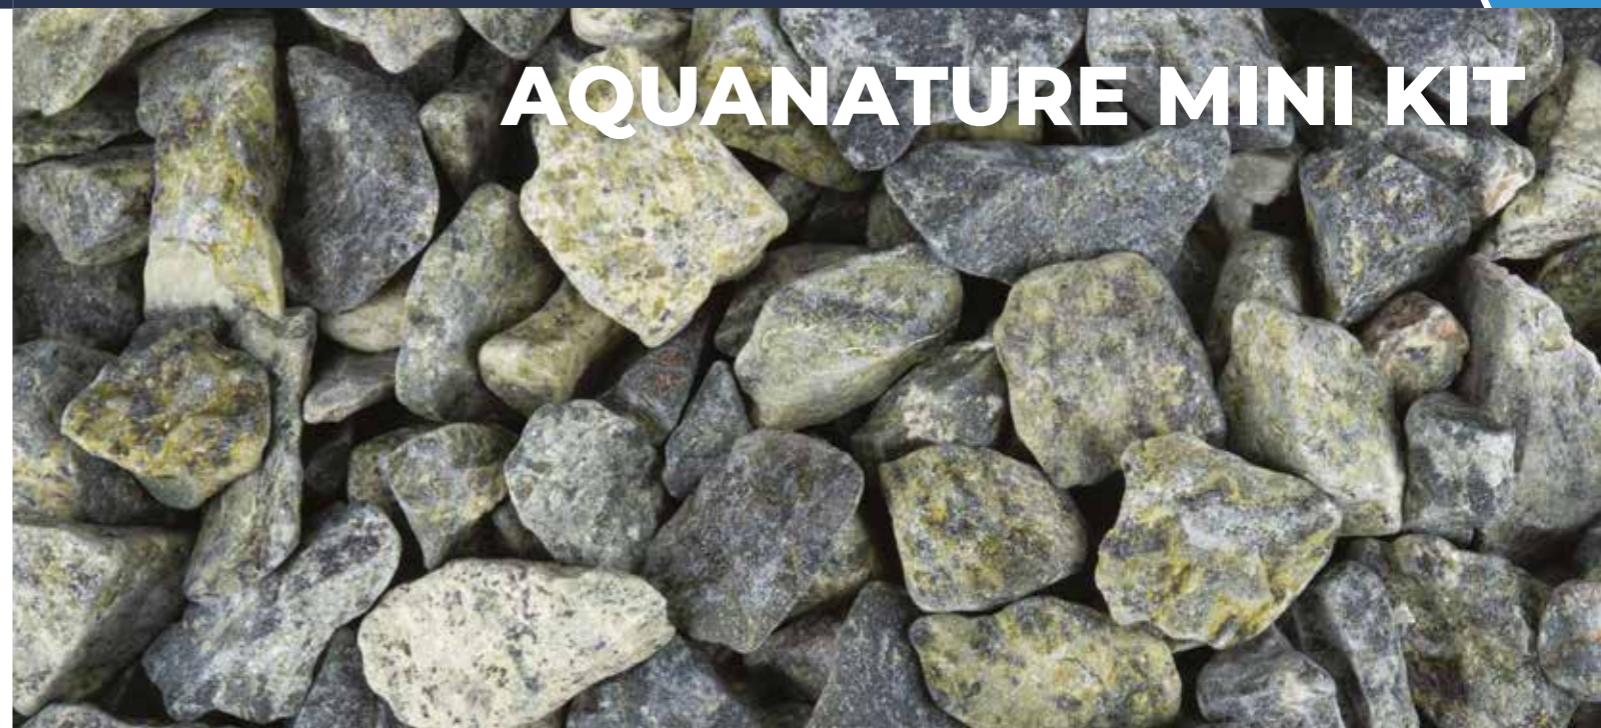

AQUANATURE MINI KIT