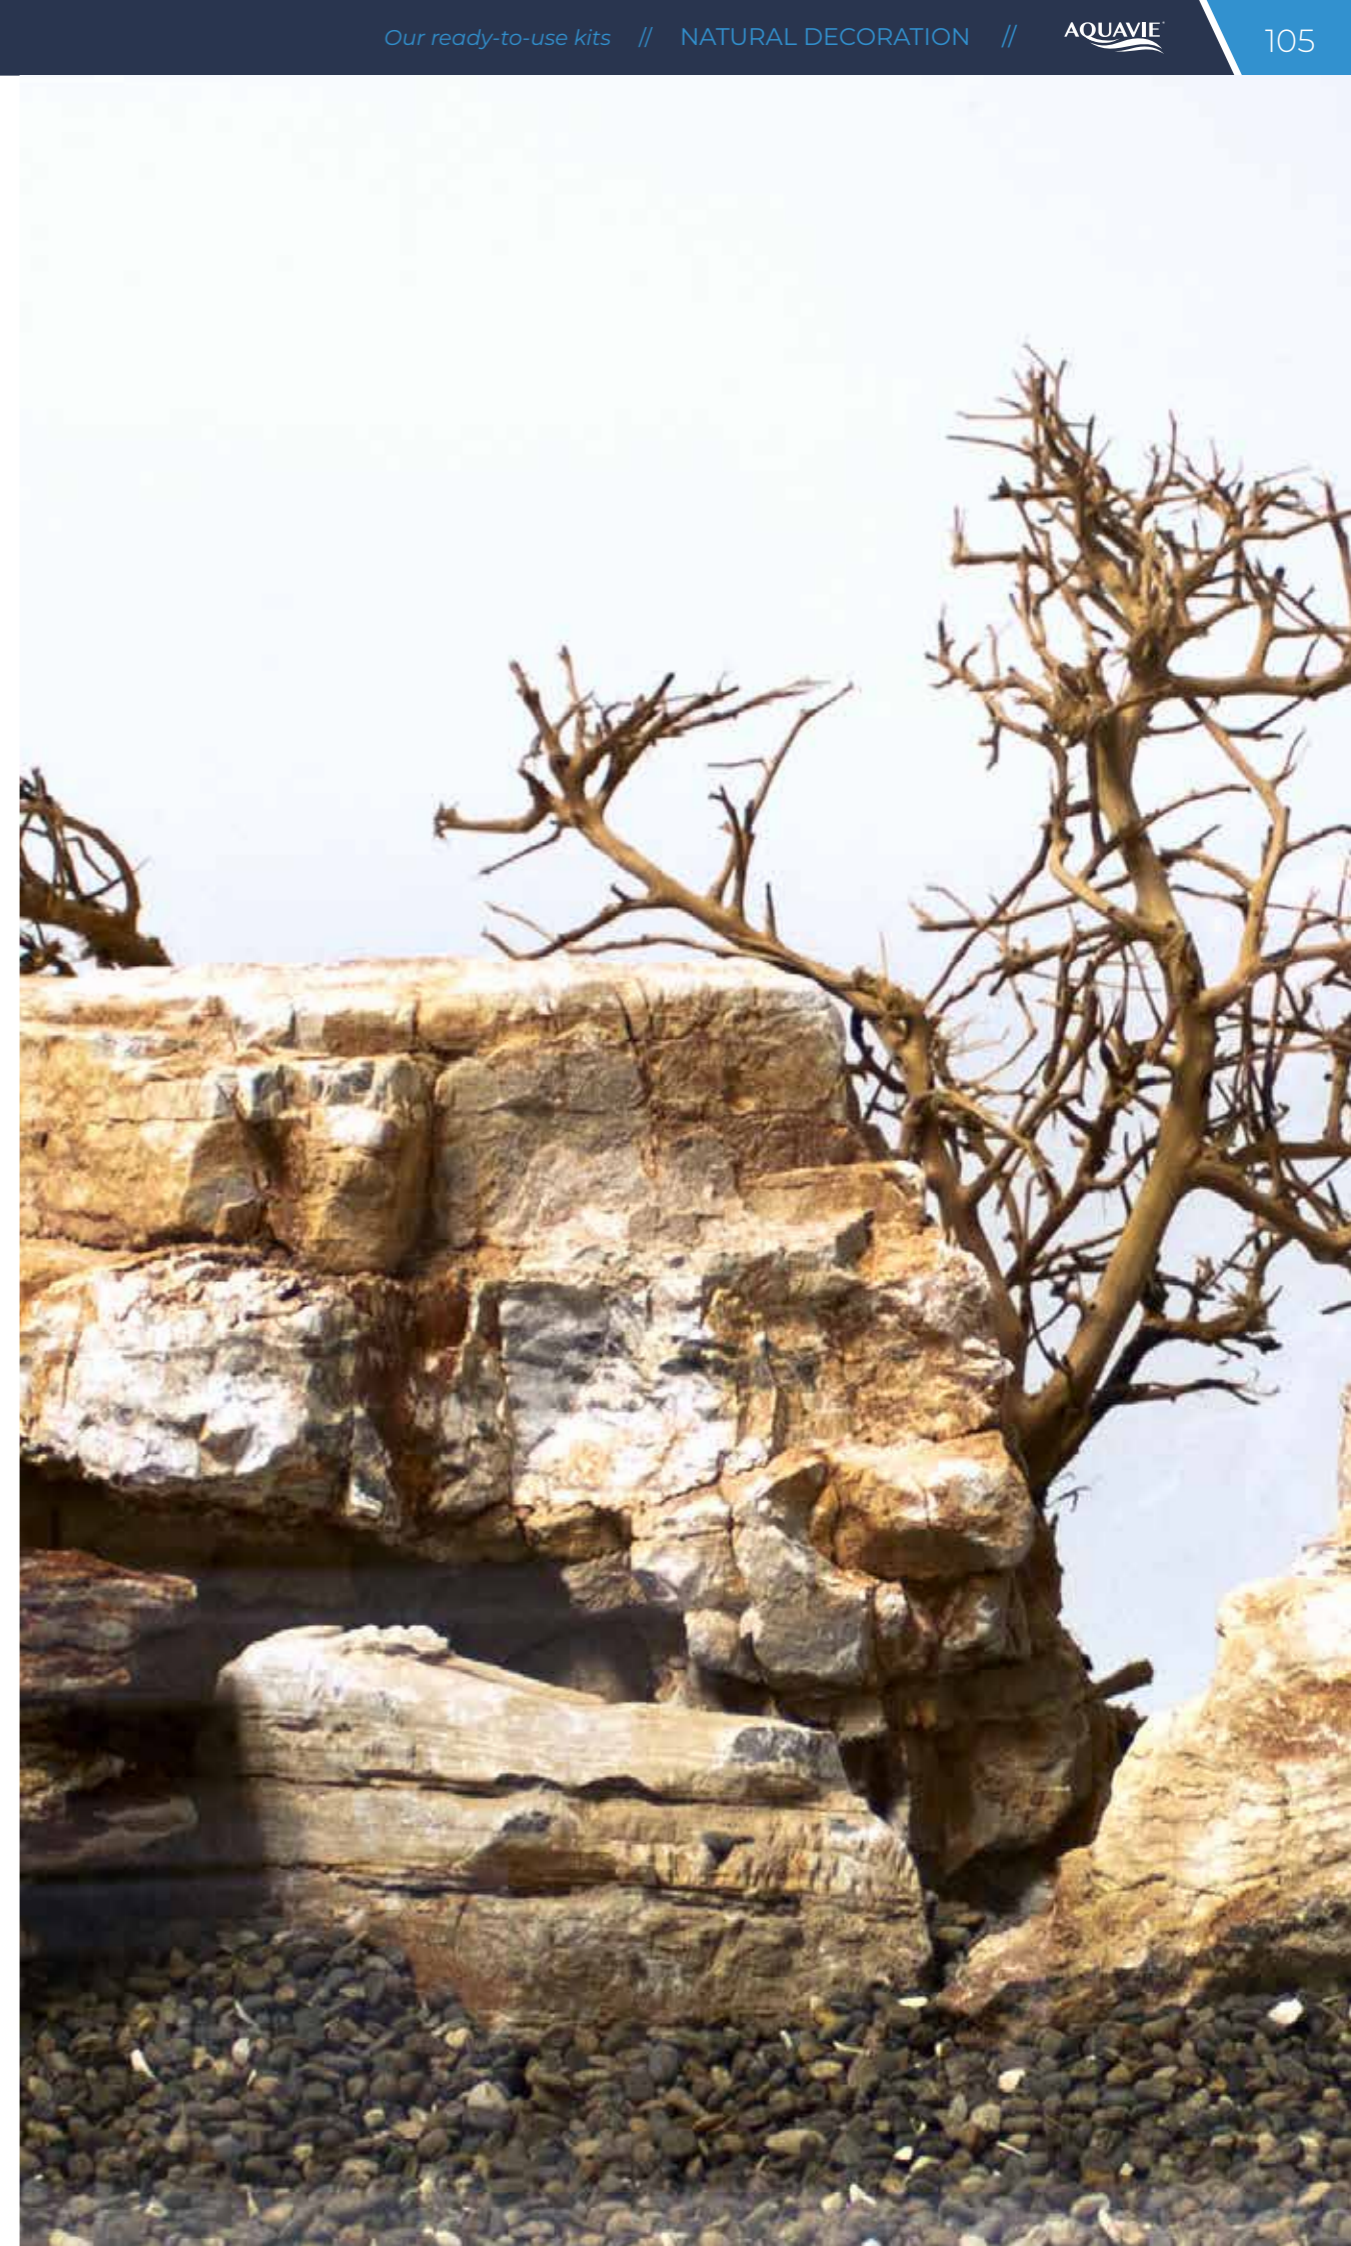

AQUANATURE STONE KIT